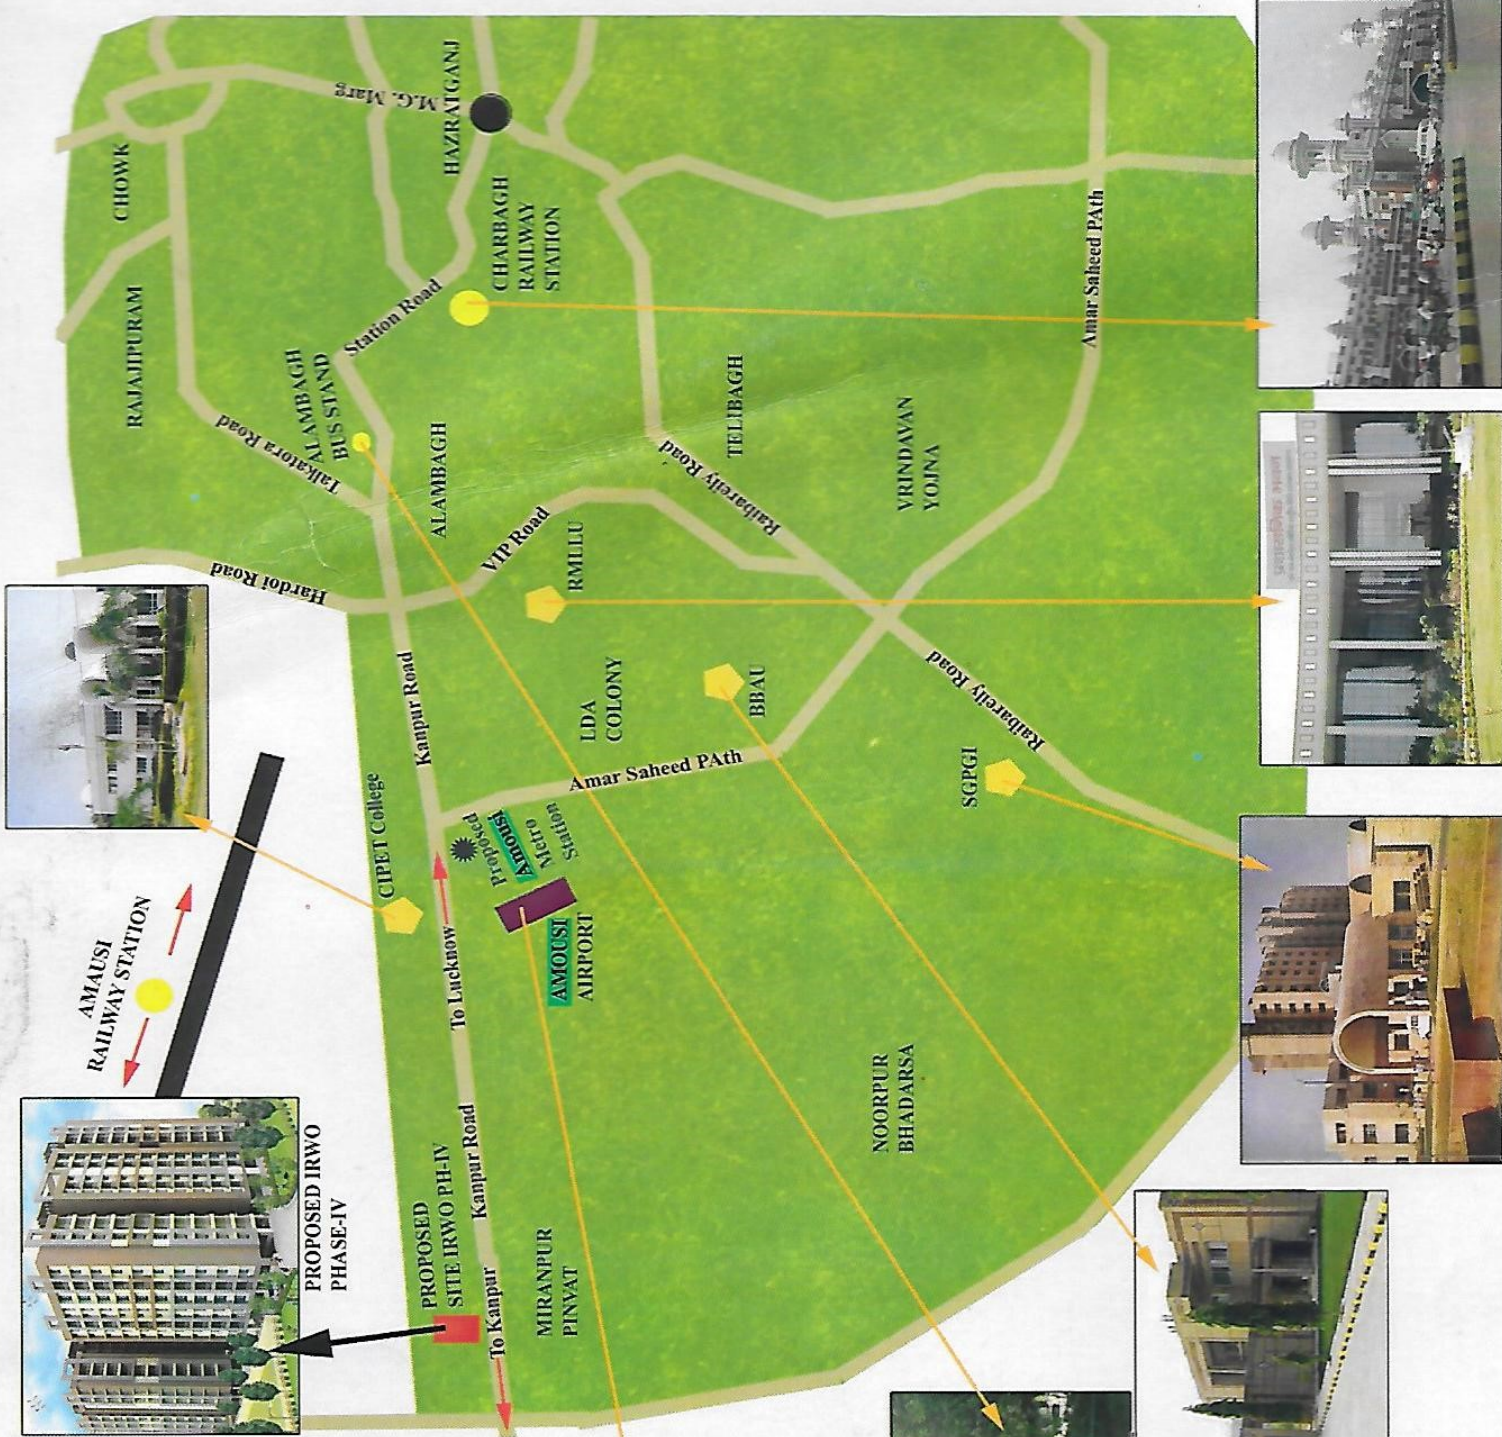

- Distances of IRWO Phase-IV From:**
- Amausi Airport : 6 Kms
 - Alambagh Bus Stand : 13 Kms
 - Charbagh Railway Station : 16 Kms
 - Hazratganj : 19 Kms
 - CIPET College : 10 Kms
 - RMLLU : 12 Kms
 - SGPGI : 18 Kms
 - BBAU : 13 Kms

- All distances are approximate.

LOCATION PLAN