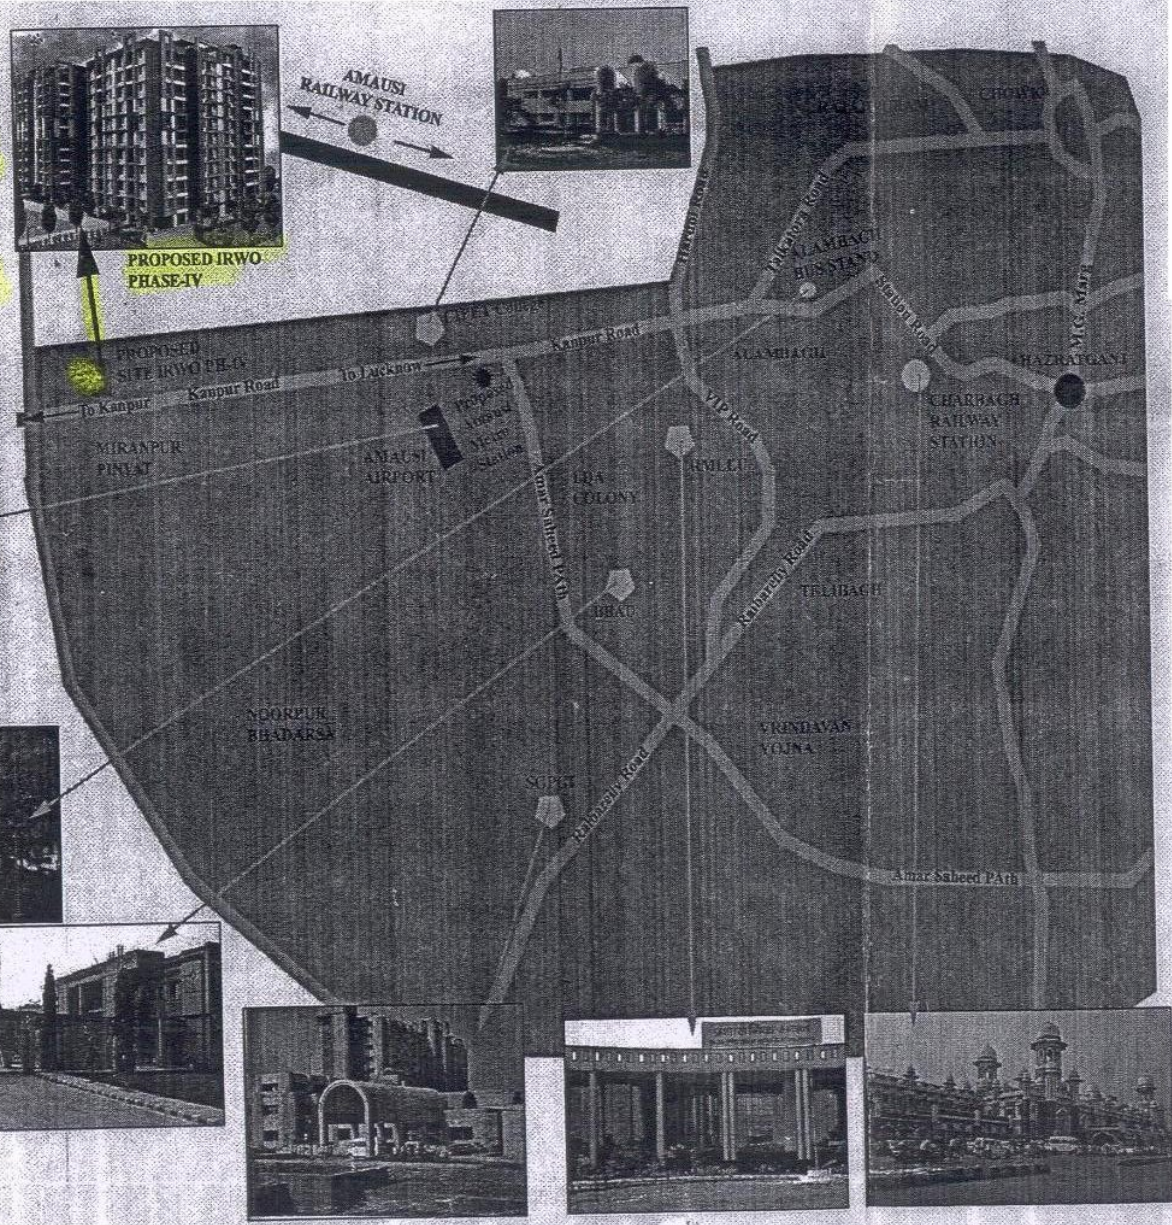

- Distances of IRWO Phase-IV From:**
- Amausi Airport : 6 Kms
 - Alambagh Bus Stand : 13 Kms
 - Charbagh Railway Station : 16 Kms
 - Hazratganj : 19 Kms
 - CIPET College : 10 Kms
 - RMLLU : 12 Kms
 - SGPGI : 18 Kms
 - BBAU : 13 Kms

- All distances are approximate.

LOCATION PLAN